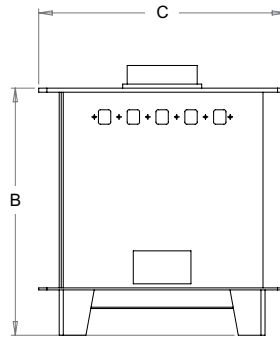

# Clock Blithfield DS

*(Multi-fuel 10kw)*

<i>Clock Blithfield DS</i>	<i>A</i>	<i>B</i>	<i>C</i>	<i>Weight</i>
Dimensions (mm)	535	CH 655 / Lid 600	600	175kg

<i>Description</i>	<i>Values</i>
Output (kw)	8.5kw – 14kw (Nominally Tested at 10kw)
Wood Burning	Yes
Multi Fuel	Yes
Flue Size	6" / 150mm
Weight	175kg
Glass Size	345mm x 246mm
Rope Size	12mm Diameter Soft
Warranty	7 Years