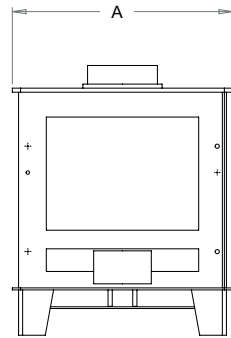

# Clock Blithfield DS

*(Multi-fuel 10kw)*

<i>Clock Blithfield DS</i>	<i>A</i>	<i>B</i>	<i>C</i>	<i>Weight</i>
Dimensions (mm)	535	CH 655 / Lid 600	600	175kg

<i>Description</i>	<i>Values</i>
Output (kw)	8.5kw – 14kw (Nominally Tested at 10kw)
Wood Burning	Yes
Multi Fuel	Yes
Flue Size	6" / 150mm
Weight	175kg
Glass Size	345mm x 246mm
Rope Size	12mm Diameter Soft
Warranty	7 Years